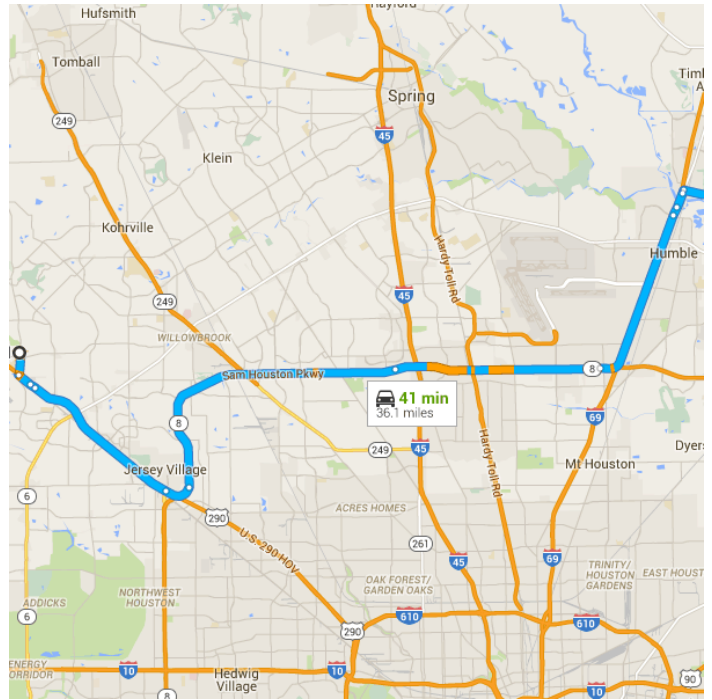

Map data ©2015 Google 2 mi

11711 Telge Rd

Cypress, TX 77429

Get on TX-6 S/US-290 E

- 4 min (1.5 mi)
- ↑ 1. Head south on Telge Rd toward Cypress North Houston Rd
- 0.8 mi
- ↶ 2. Use the left 2 lanes to turn left onto US-290 Frontage
- 0.5 mi
- ⤴ 3. Use the left lane to take the TX-6 E/E 290 E ramp
- 0.2 mi

Continue on US-290 E. Take Sam Houston Pkwy

N, TX-8 Beltway E and I-69/US-59 N to Eastex Freeway Service Rd in Humble. Take the exit toward TX-494 Loop/Hamblen Rd/Sorters - McClellan Rd from I-69/US-59 N

31 min (32.2 mi)

4. Merge onto TX-6 S/US-290 E
i Continue to follow US-290 E
 6.1 mi
5. Use the right 2 lanes to take the Sam Houston Tollway N exit
 1.0 mi
6. Merge onto Sam Houston Pkwy N
⚠ Partial toll road
 11.1 mi
7. Continue onto TX-8 Beltway E/Sam Houston Pkwy E
 7.3 mi
8. Use the right 2 lanes to merge onto I-69/US-59 N toward Cleveland
 6.3 mi
9. Take the exit toward TX-494 Loop/Hamblen Rd/Sorters - McClellan Rd
 0.3 mi

Drive to Hamblen Rd in Kingwood, Houston

5 min (2.3 mi)

10. Merge onto Eastex Freeway Service Rd
 0.5 mi
11. Use the right lane to turn slightly right onto Hamblen Rd
 0.1 mi
12. Turn right to stay on Hamblen Rd
i Destination will be on the left
 1.6 mi