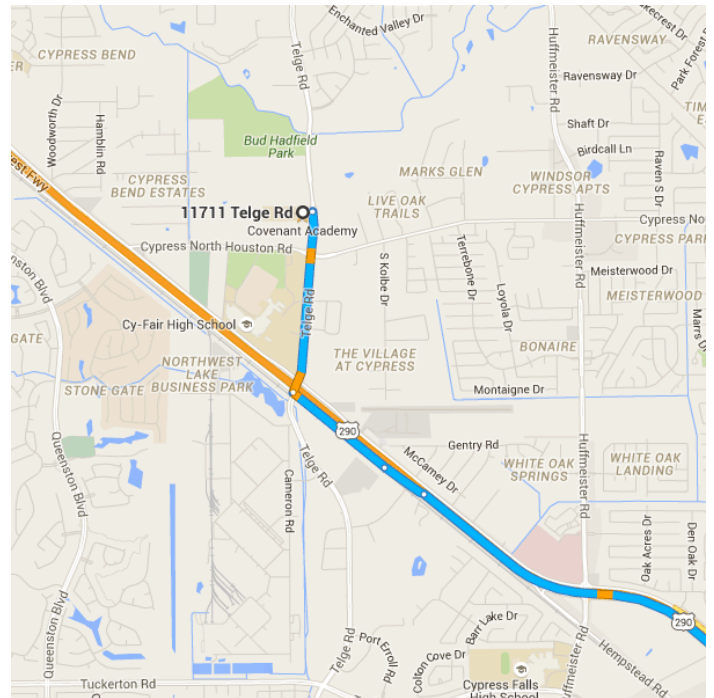

Map data ©2015 Google 2 mi

11711 Telge Rd

Cypress, TX 77429

Get on TX-6 S/US-290 E

- 4 min (1.5 mi)
- ↑ 1. Head south on Telge Rd toward Cypress North Houston Rd
- 0.8 mi
- ↶ 2. Use the left 2 lanes to turn left onto US-290 Frontage
- 0.5 mi
- ⤴ 3. Use the left lane to take the TX-6 E/E 290 E ramp
- 0.2 mi

Continue on US-290 E. Take Sam Houston Pkwy

N, TX-8 Beltway E and I-69/US-59 N to Eastex Freeway Service Rd in Humble. Take the exit toward TX-494 Loop/Hamblen Rd/Sorters - McClellan Rd from I-69/US-59 N

31 min (32.2 mi)

4. Merge onto TX-6 S/US-290 E
i Continue to follow US-290 E
 6.1 mi
5. Use the right 2 lanes to take the Sam Houston Tollway N exit
 1.0 mi
6. Merge onto Sam Houston Pkwy N
⚠ Partial toll road
 11.1 mi
7. Continue onto TX-8 Beltway E/Sam Houston Pkwy E
 7.3 mi
8. Use the right 2 lanes to merge onto I-69/US-59 N toward Cleveland
 6.3 mi
9. Take the exit toward TX-494 Loop/Hamblen Rd/Sorters - McClellan Rd
 0.3 mi

Drive to Hamblen Rd in Kingwood, Houston

5 min (2.3 mi)

10. Merge onto Eastex Freeway Service Rd
 0.5 mi
11. Use the right lane to turn slightly right onto Hamblen Rd
 0.1 mi
12. Turn right to stay on Hamblen Rd
i Destination will be on the left
 1.6 mi