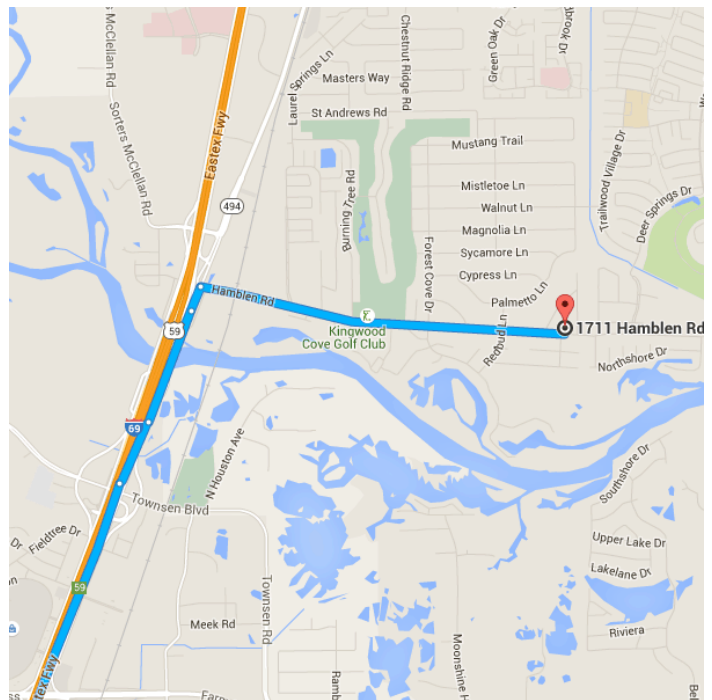

Map data ©2015 Google 2 mi

11711 Telge Rd

Cypress, TX 77429

Get on TX-6 S/US-290 E

- 4 min (1.5 mi)
- ↑ 1. Head south on Telge Rd toward Cypress North Houston Rd
- 0.8 mi
- ↶ 2. Use the left 2 lanes to turn left onto US-290 Frontage
- 0.5 mi
- ⤴ 3. Use the left lane to take the TX-6 E/E 290 E ramp
- 0.2 mi

Continue on US-290 E. Take Sam Houston Pkwy

N, TX-8 Beltway E and I-69/US-59 N to Eastex Freeway Service Rd in Humble. Take the exit toward TX-494 Loop/Hamblen Rd/Sorters - McClellan Rd from I-69/US-59 N

31 min (32.2 mi)

4. Merge onto TX-6 S/US-290 E
i Continue to follow US-290 E
 6.1 mi
5. Use the right 2 lanes to take the Sam Houston Tollway N exit
 1.0 mi
6. Merge onto Sam Houston Pkwy N
⚠ Partial toll road
 11.1 mi
7. Continue onto TX-8 Beltway E/Sam Houston Pkwy E
 7.3 mi
8. Use the right 2 lanes to merge onto I-69/US-59 N toward Cleveland
 6.3 mi
9. Take the exit toward TX-494 Loop/Hamblen Rd/Sorters - McClellan Rd
 0.3 mi

Drive to Hamblen Rd in Kingwood, Houston

5 min (2.3 mi)

10. Merge onto Eastex Freeway Service Rd
 0.5 mi
11. Use the right lane to turn slightly right onto Hamblen Rd
 0.1 mi
12. Turn right to stay on Hamblen Rd
i Destination will be on the left
 1.6 mi